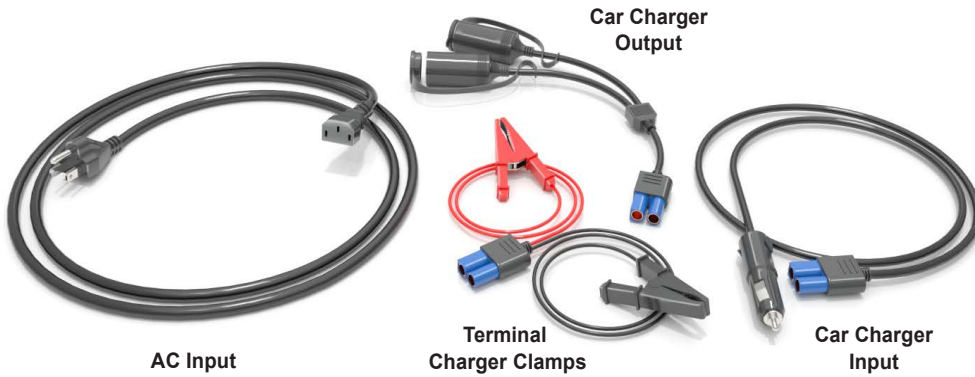

POWERTOTE

PORTABLE OUTDOOR POWER STATION

Accessories

The accessory package included with your PowerTote easily fits into the storage compartment underneath the right handle.