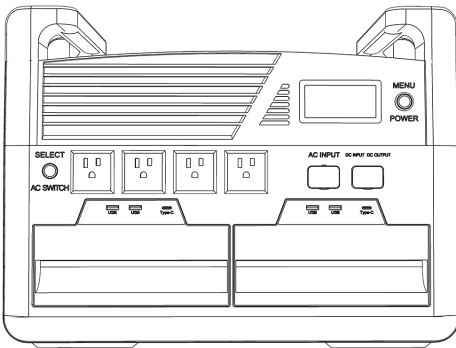

Dimensions

Weight

22 kg
48.5 lbs