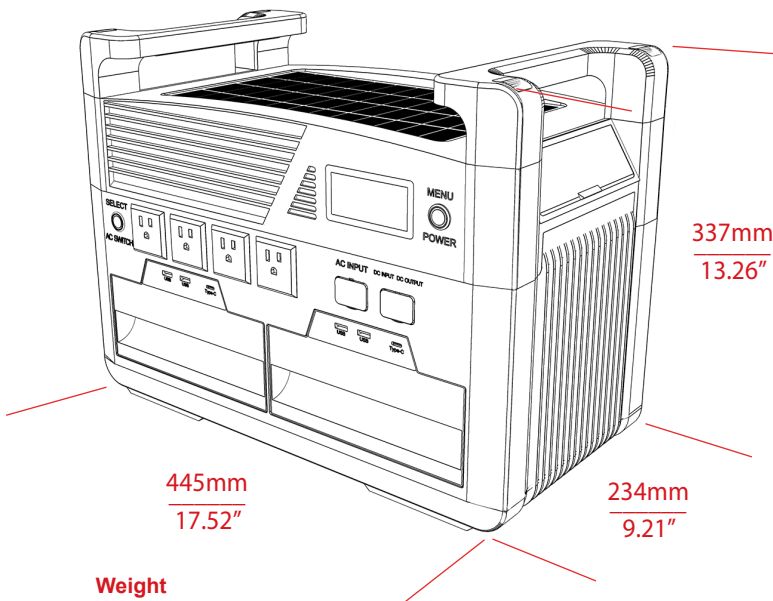

### Dimensions

#### Weight

22 kg  
48.5 lbs

Specifications may be subject to change without notice.